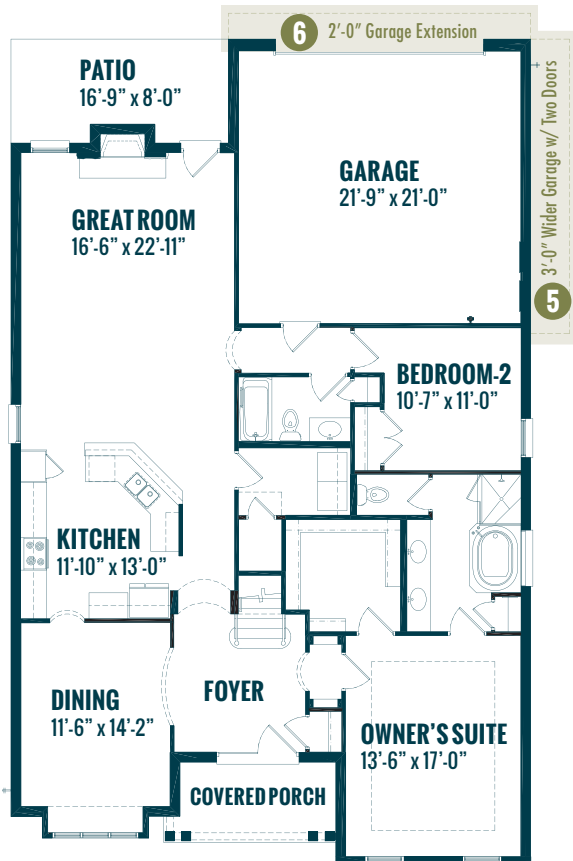

GREENFIELD FRENCH COUNTRY II

Specs:

| | |
|-----------------|------------------------|
| Bedrooms: | 3 |
| Bathrooms: | 3 |
| Square Footage: | 2,646 ft. ² |
| First Level: | 1,784 ft. ² |
| Second Level: | 862 ft. ² |
| Width: | 40'-0" |
| Depth: | 63'-5" |

Options Shown:

- | | | | |
|----------|--------------------------------|----------|---------------------------------|
| 1 | Screened in Porch | 5 | 3'-0" Wider Garage w/ Two Doors |
| 2 | Sunroom - Adds 168 Sq. Ft. | 6 | 2'-0" Garage Extension |
| 3 | Covered Porch | 7 | Corner Fireplace |
| 4 | Sunroom "B" - Adds 240 Sq. Ft. | 8 | Breakfast Bump Out |

06/27/2016

Watercolors, illustrations, and floor plans shown are for marketing purposes only and are subject to change at builder's discretion. Square footage is outside veneer and should be independently verified. This is not a legal document.

FIRST FLOOR

SECOND FLOOR