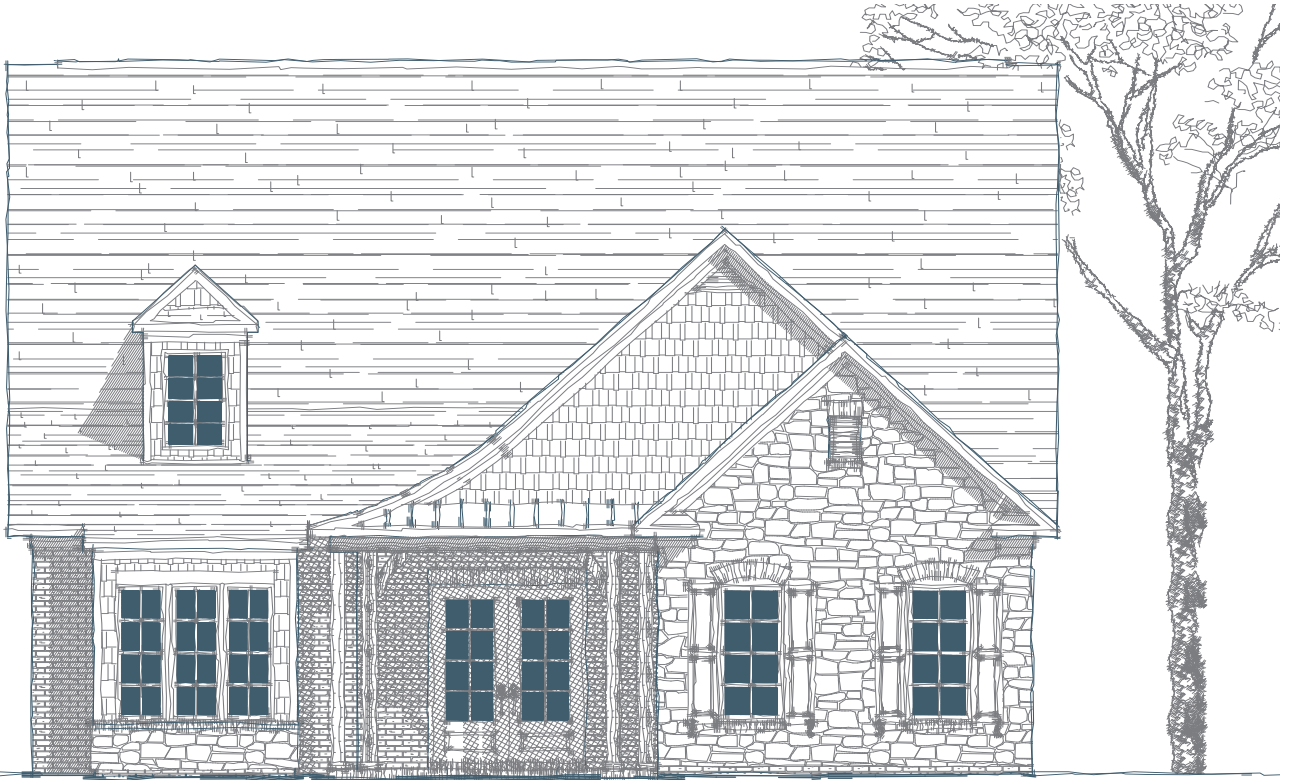

GREENFIELD FRENCH COUNTRY II

Specs:

Bedrooms:	3
Bathrooms:	3
Square Footage:	2,646 ft.²
First Level:	1,784 ft.²
Second Level:	862 ft.²
Width:	40'-0"
Depth:	63'-5"

Options Shown:

1	Screened in Porch	5	3'-0" Wider Garage w/ Two Doors
2	Sunroom - Adds 168 Sq. Ft.	6	2'-0" Garage Extension
3	Covered Porch	7	Corner Fireplace
4	Sunroom "B" - Adds 240 Sq. Ft.	8	Breakfast Bump Out

06/27/2016

Watercolors, illustrations, and floor plans shown are for marketing purposes only and are subject to change at builder's discretion. Square footage is outside veneer and should be independently verified. This is not a legal document.