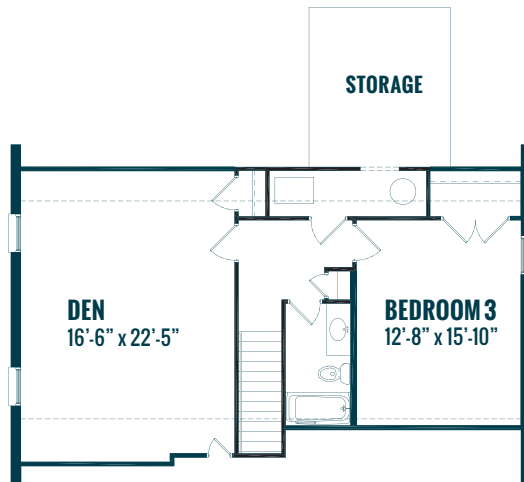

GREENFIELD FRENCH COUNTRY II

Specs:

| | |
|-----------------|------------------------|
| Bedrooms: | 3 |
| Bathrooms: | 3 |
| Square Footage: | 2,646 ft. ² |
| First Level: | 1,784 ft. ² |
| Second Level: | 862 ft. ² |
| Width: | 40'-0" |
| Depth: | 63'-5" |

Options Shown:

- | | | | |
|----------|--------------------------------|----------|---------------------------------|
| 1 | Screened in Porch | 5 | 3'-0" Wider Garage w/ Two Doors |
| 2 | Sunroom - Adds 168 Sq. Ft. | 6 | 2'-0" Garage Extension |
| 3 | Covered Porch | 7 | Corner Fireplace |
| 4 | Sunroom "B" - Adds 240 Sq. Ft. | 8 | Breakfast Bump Out |

FIRST FLOOR

SECOND FLOOR